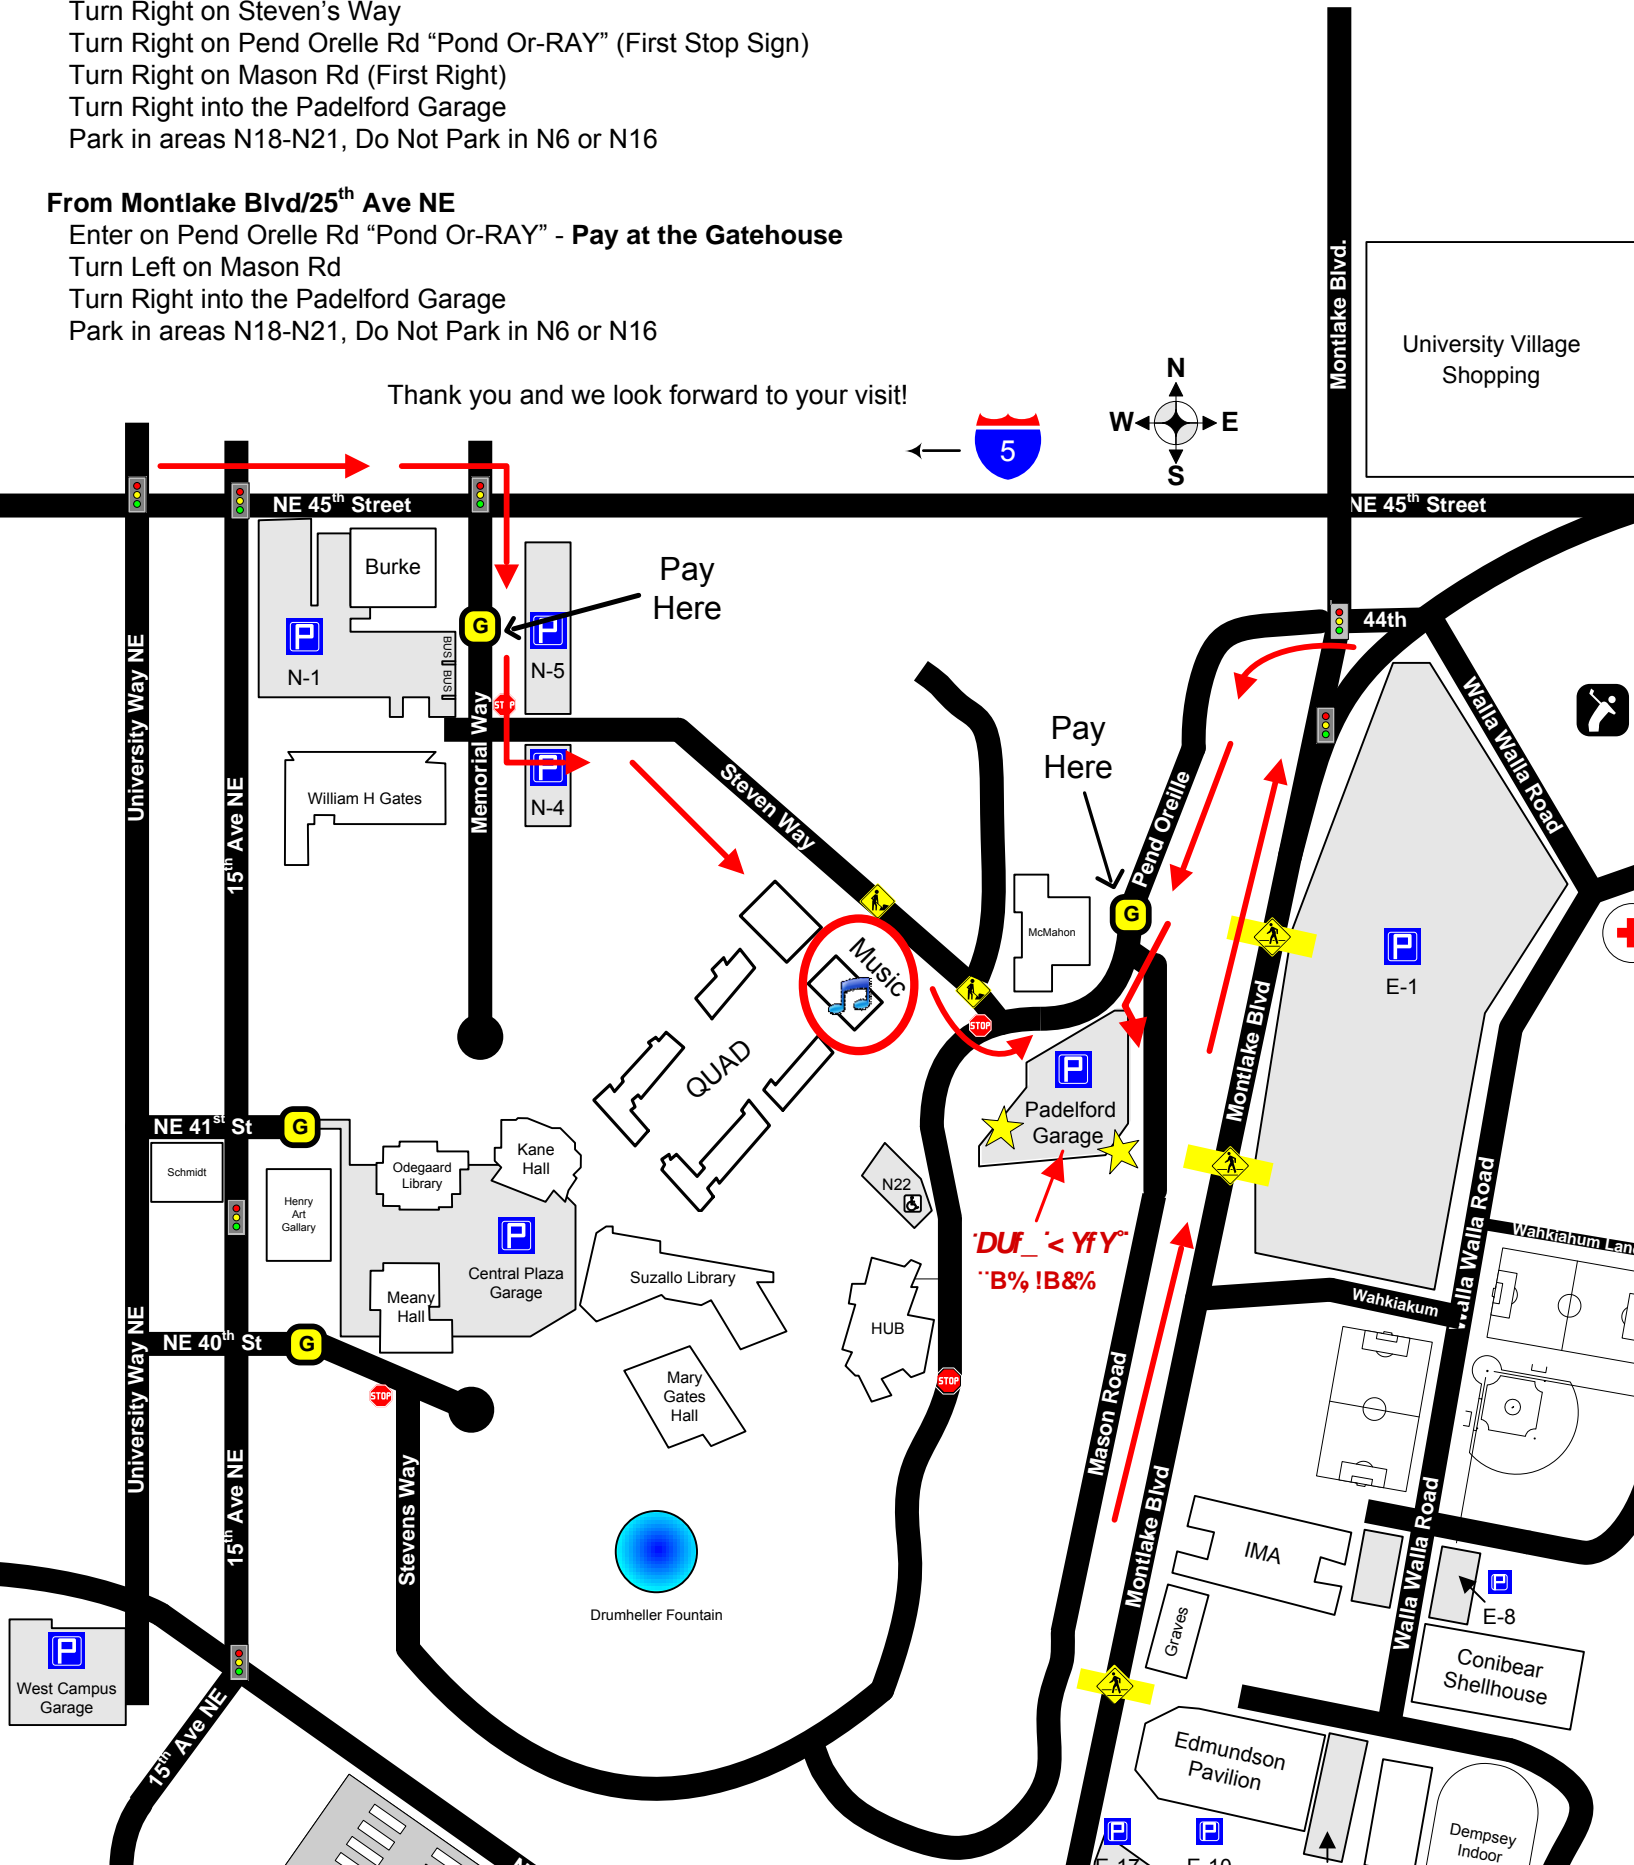

Welcome to the University of Washington School of Music

PARKING INFORMATION

From NE 45th ST

- Enter on 17th Ave NE/Memorial Way – **Pay at the Gatehouse**
- Turn Right on Steven's Way
- Turn Right on Pend Oreille Rd "Pond Or-RAY" (First Stop Sign)
- Turn Right on Mason Rd (First Right)
- Turn Right into the Padelford Garage
- Park in areas N18-N21, Do Not Park in N6 or N16

From Montlake Blvd/25th Ave NE

- Enter on Pend Oreille Rd "Pond Or-RAY" - **Pay at the Gatehouse**
- Turn Left on Mason Rd
- Turn Right into the Padelford Garage
- Park in areas N18-N21, Do Not Park in N6 or N16

Thank you and we look forward to your visit!

*'DU' < YFY'
''B% !B8%*